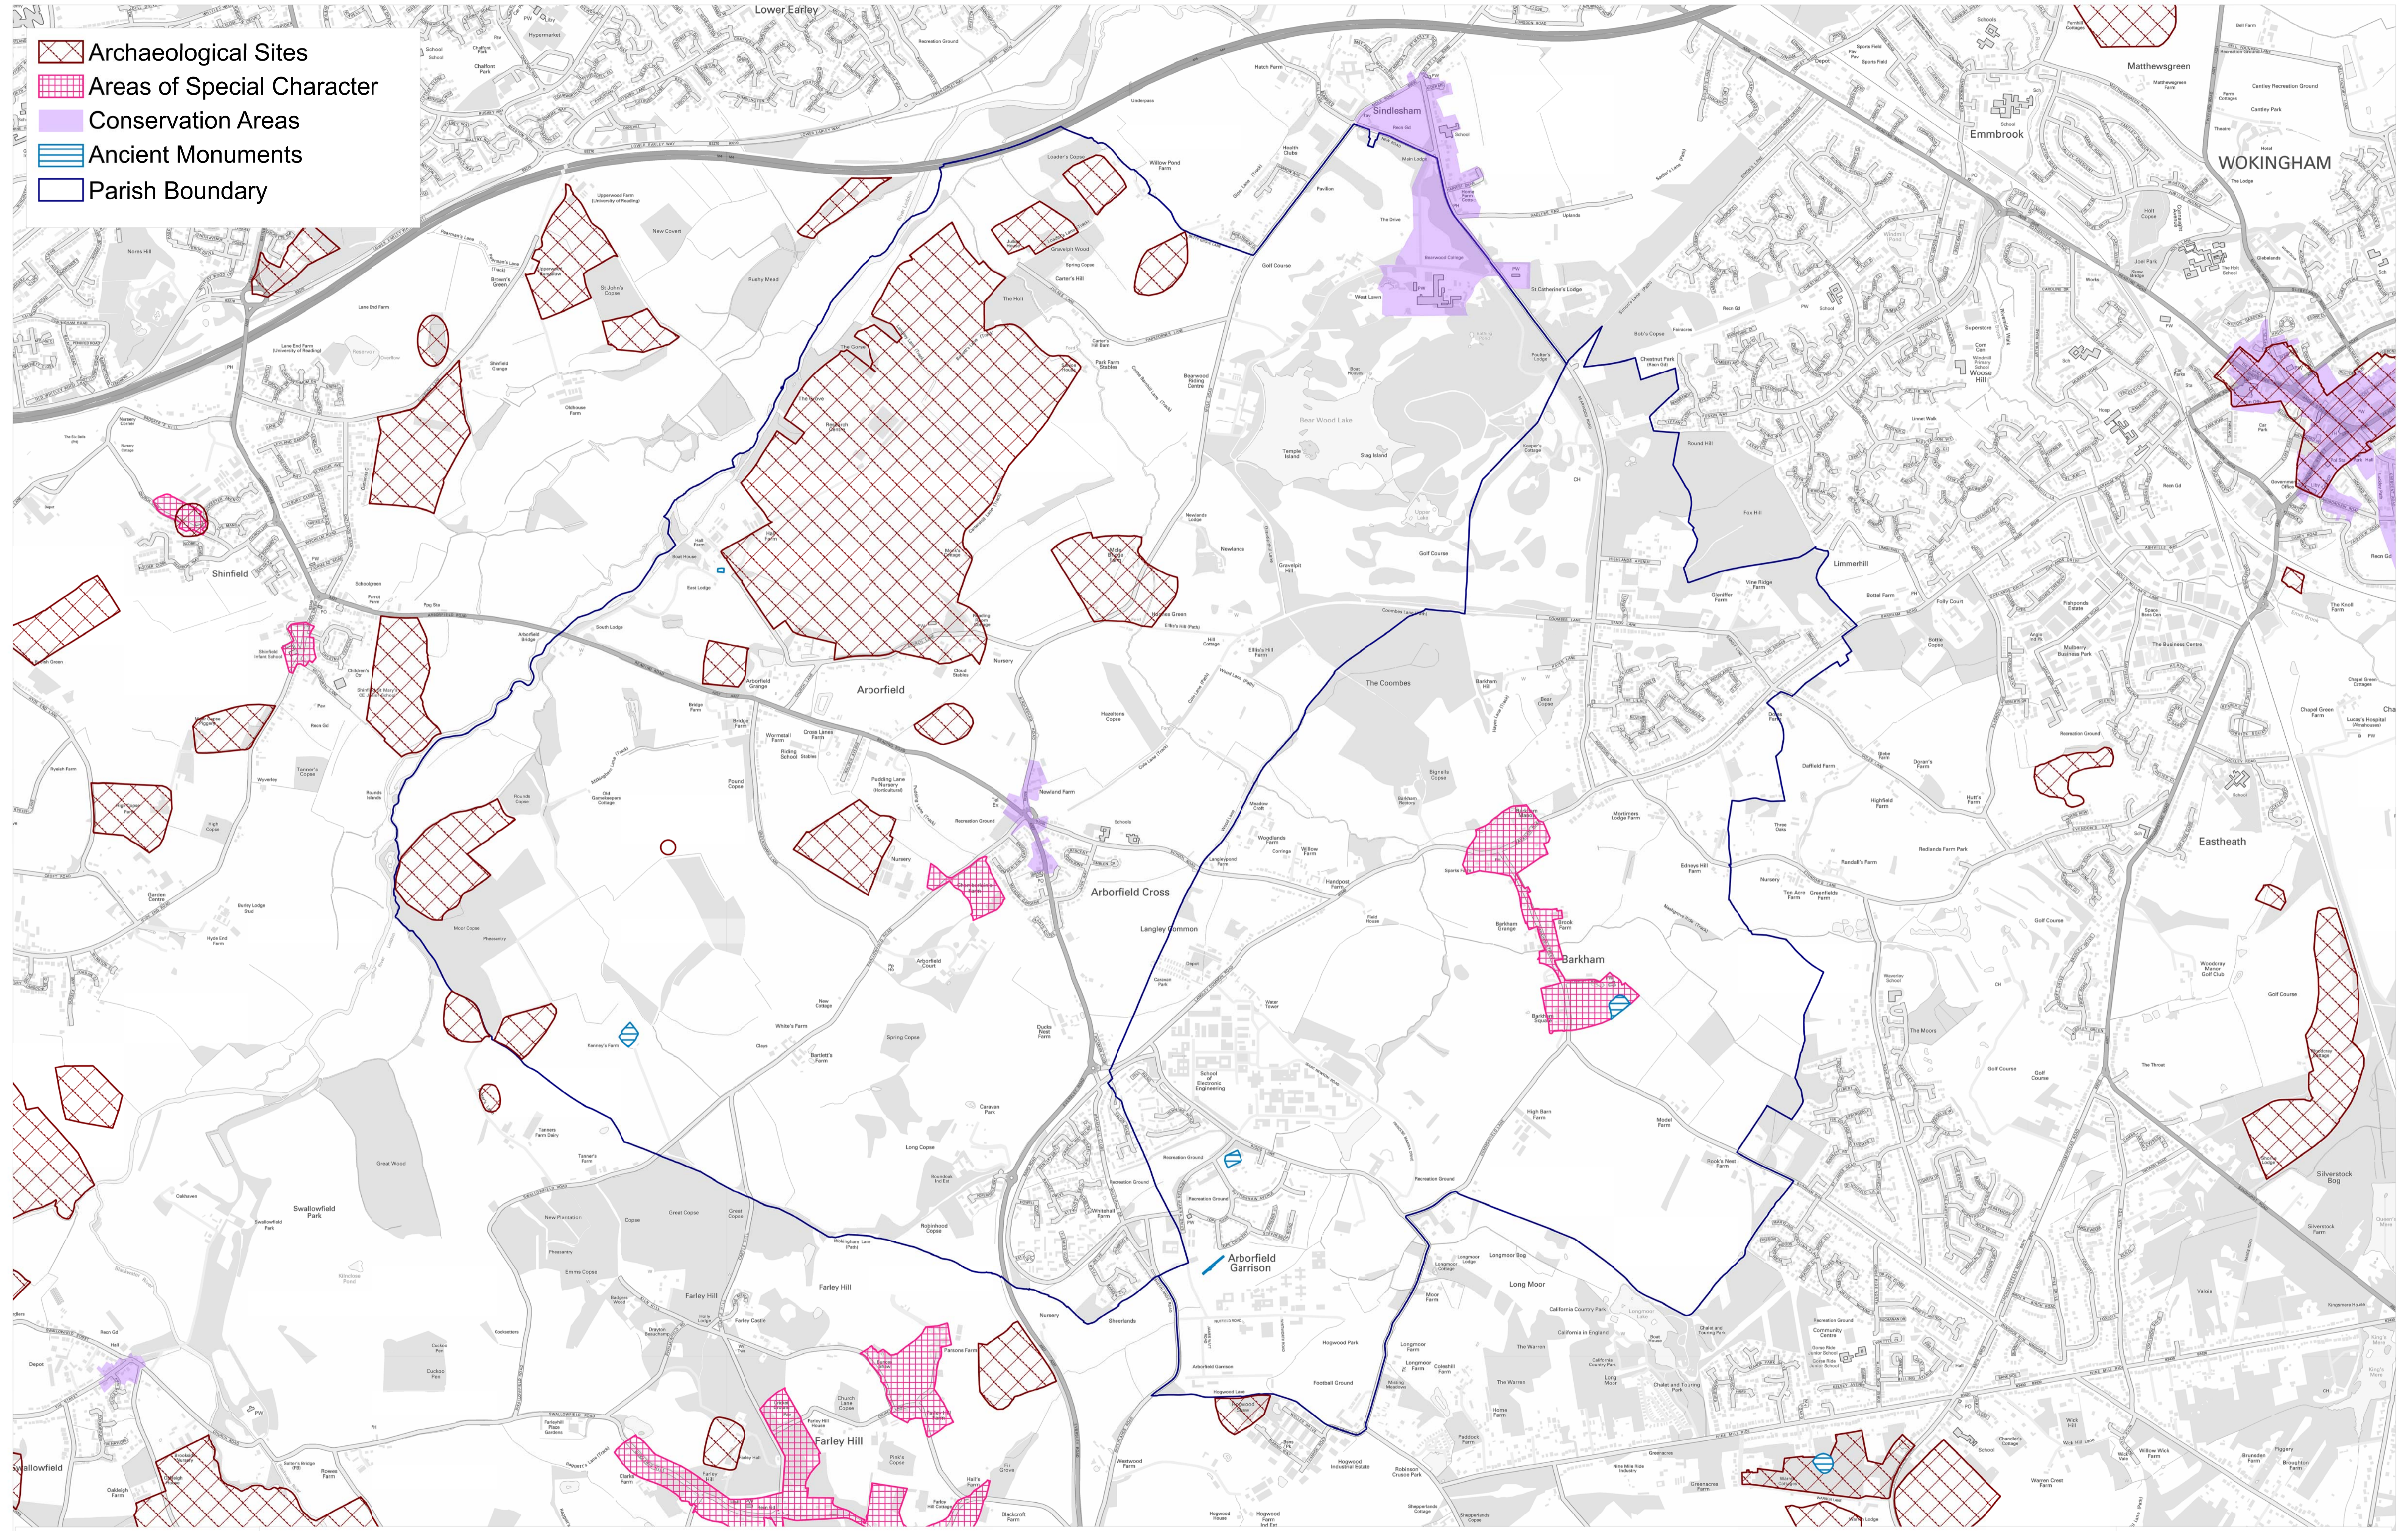

-  Archaeological Sites
-  Areas of Special Character
-  Conservation Areas
-  Ancient Monuments
-  Parish Boundary

# Arborfield and Barkham - Heritage - Designated Sites