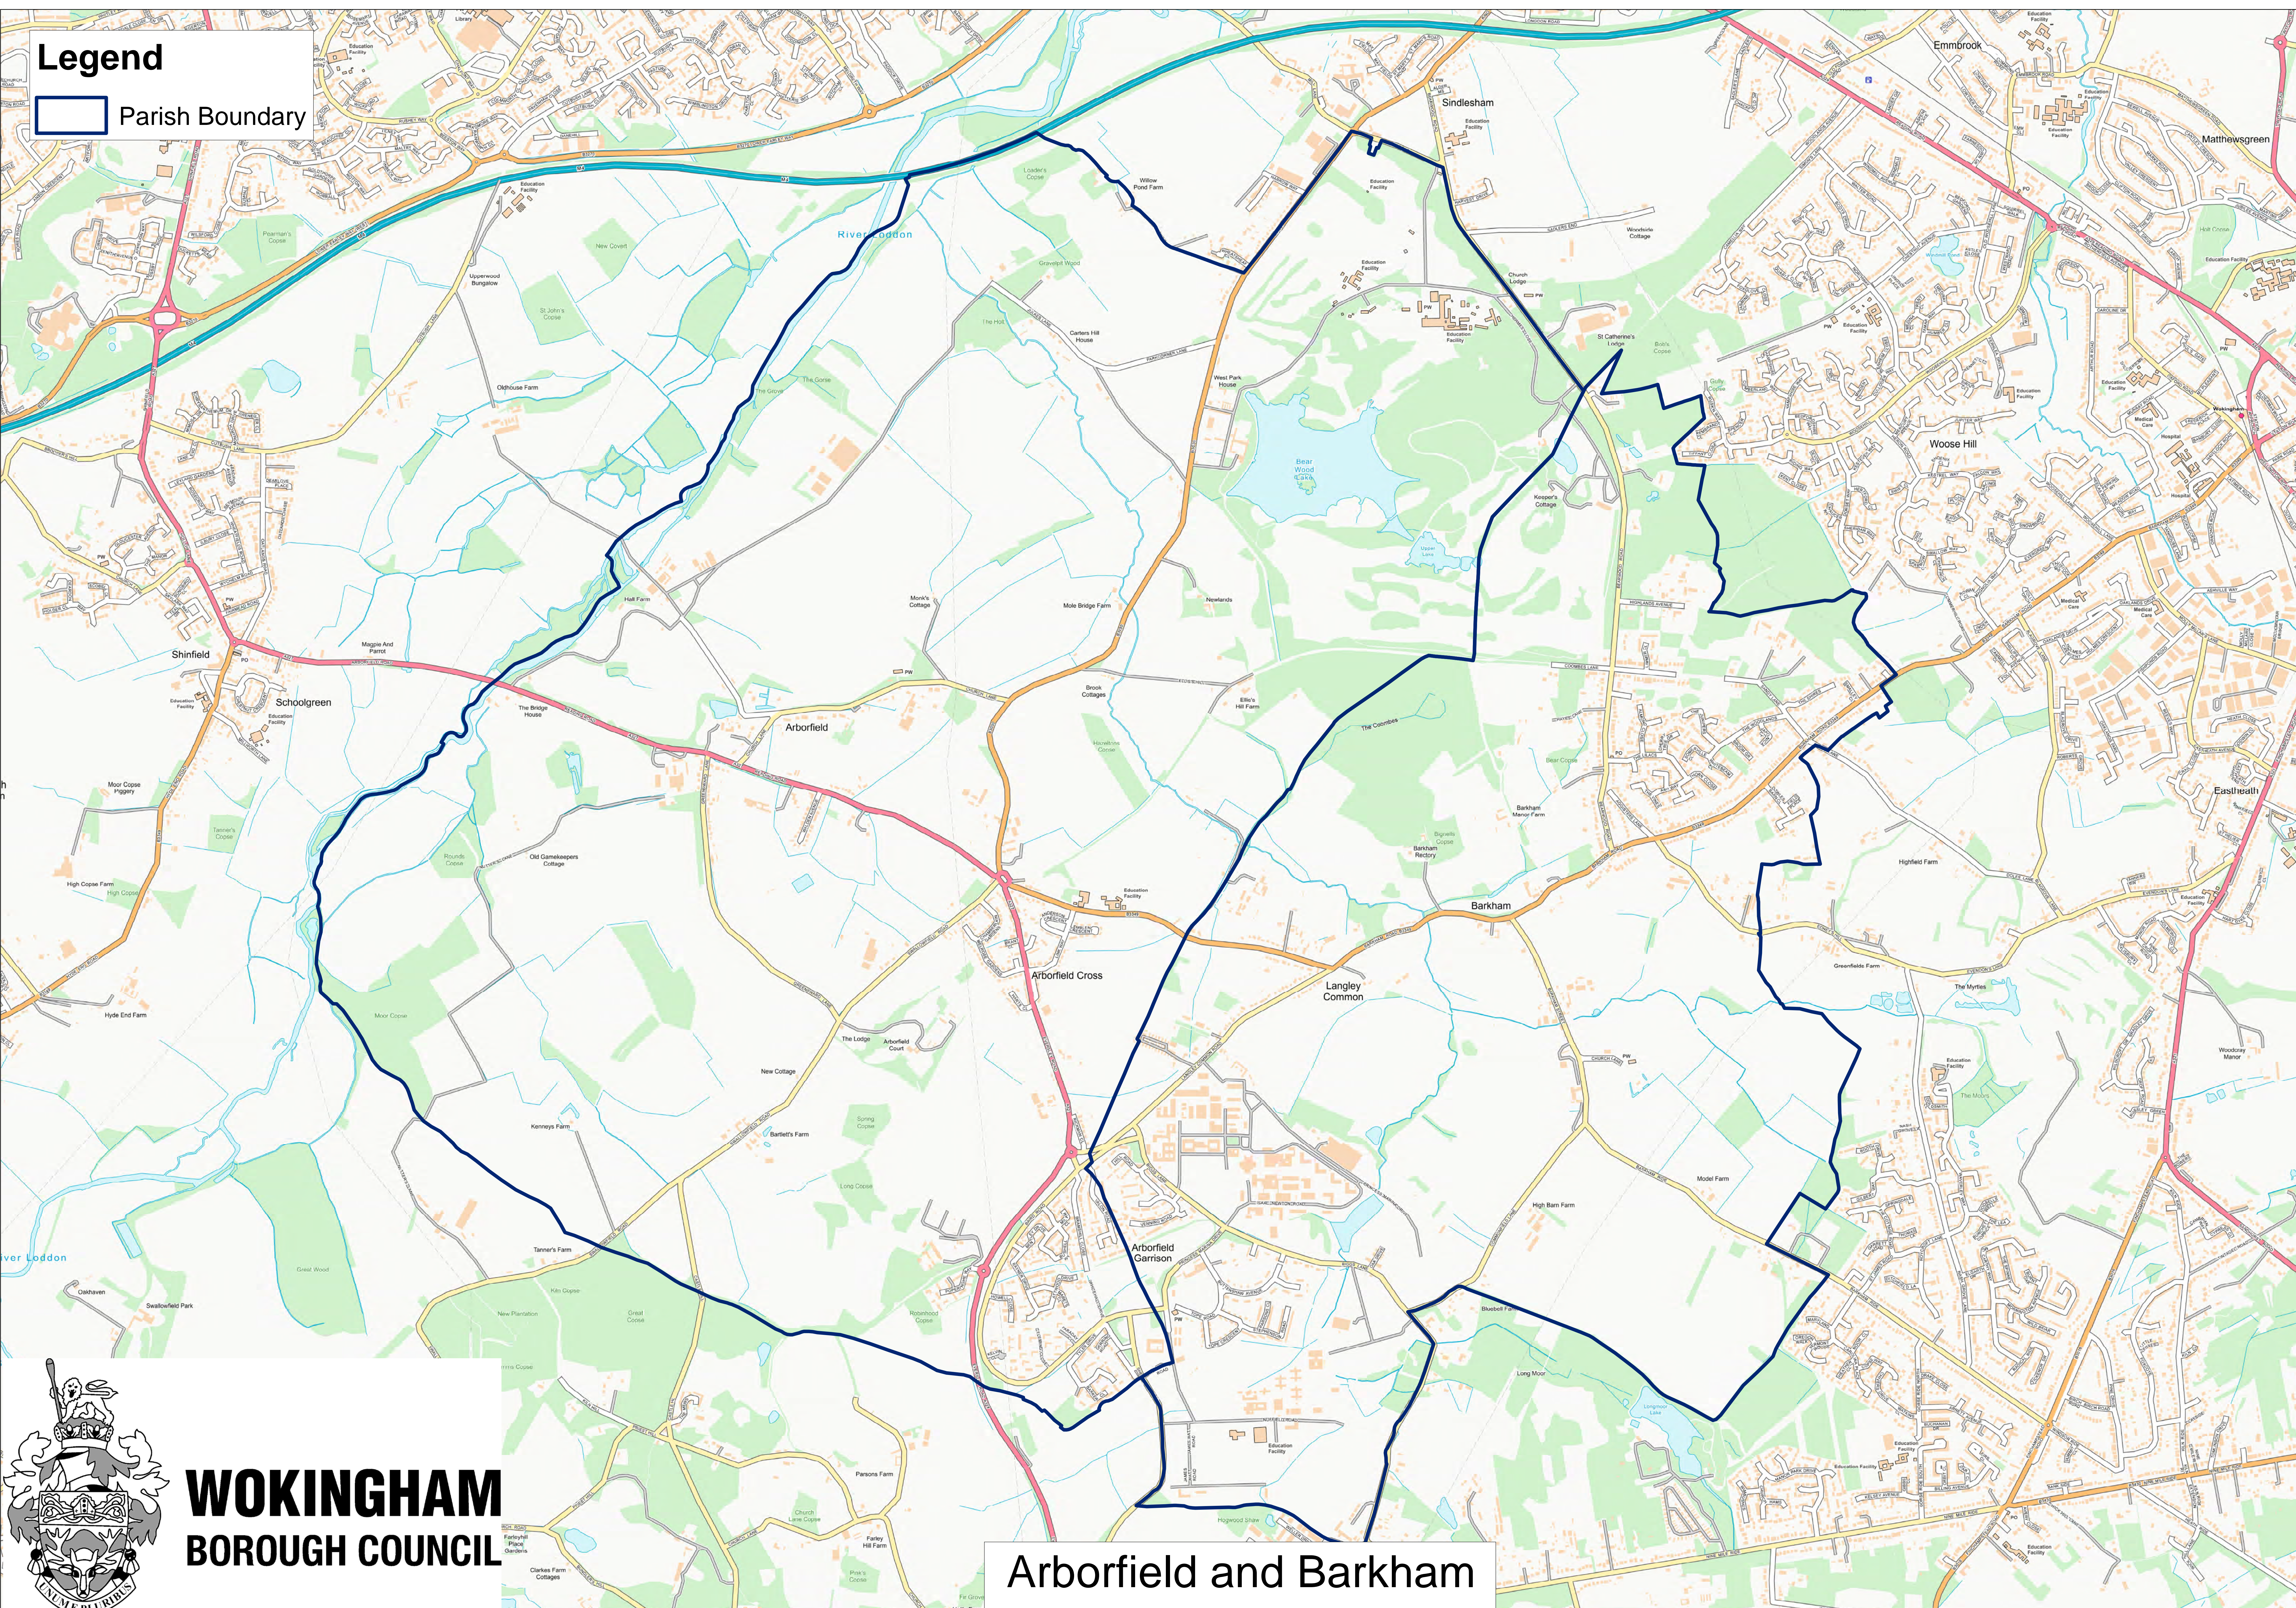

Legend

 Parish Boundary

WOKINGHAM BOROUGH COUNCIL

Arborfield and Barkham