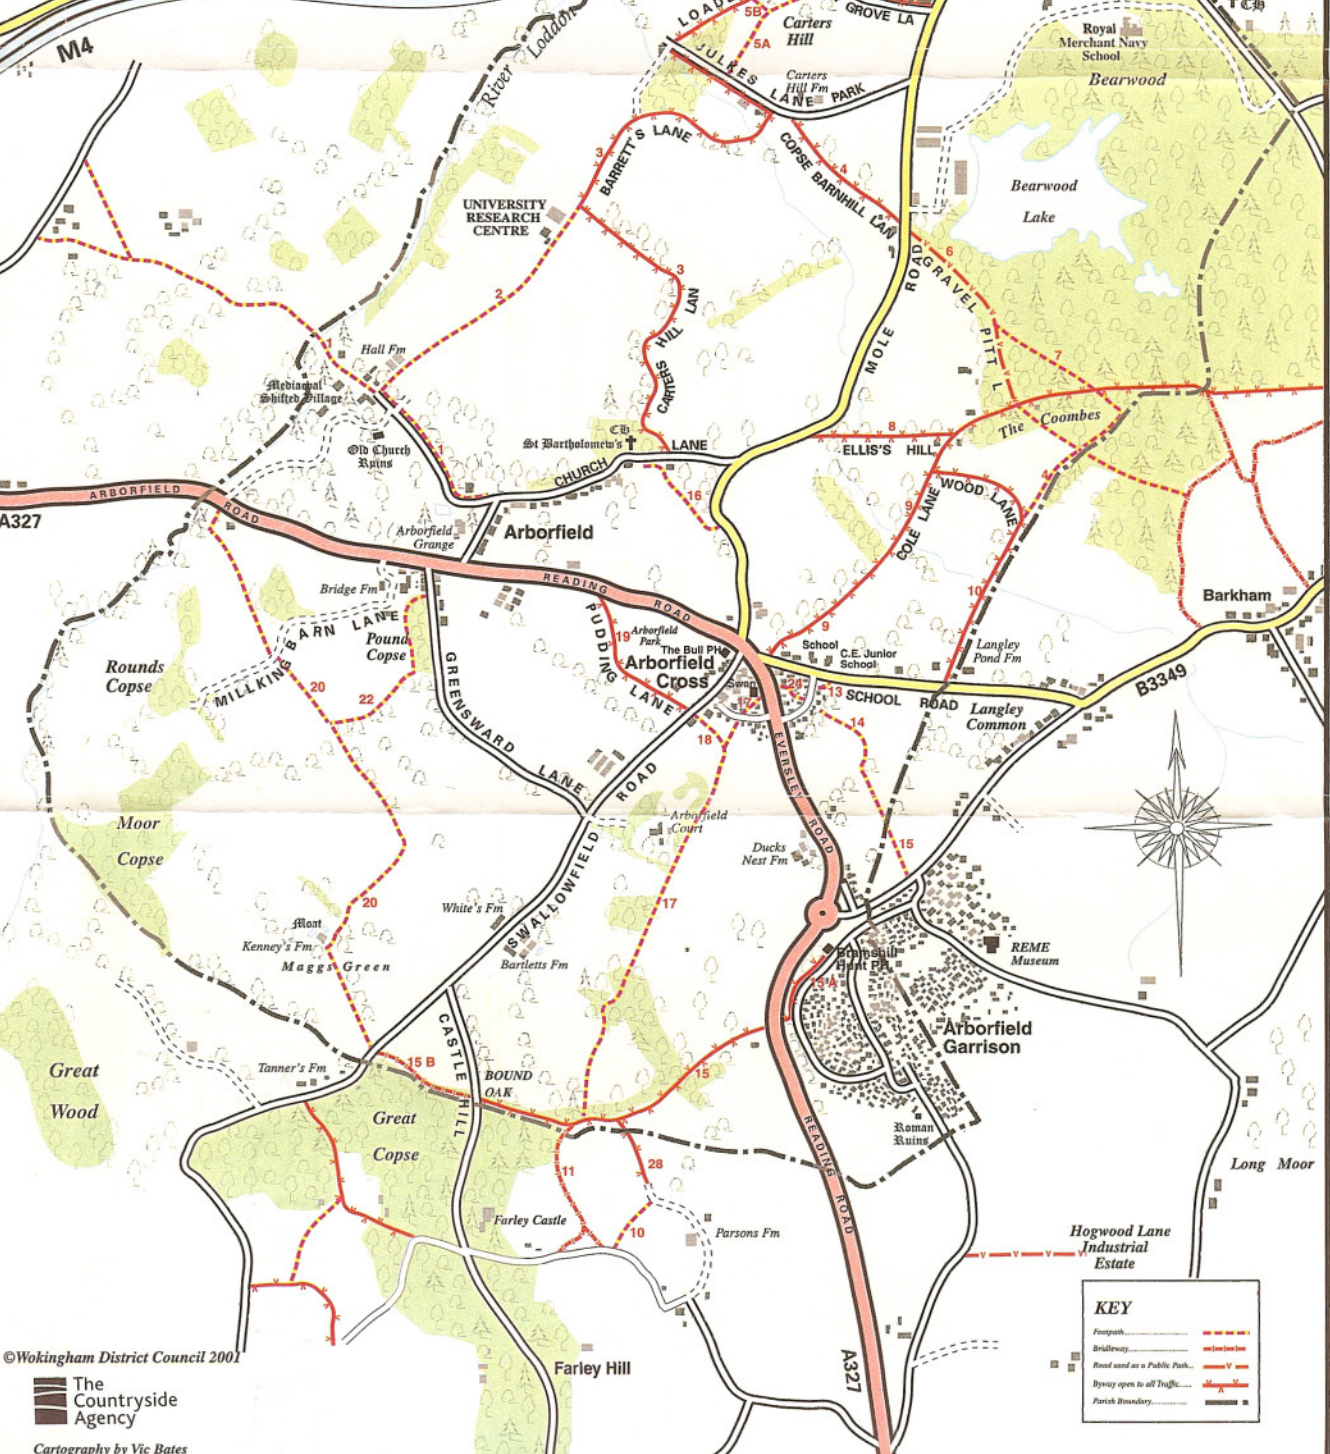

ARBORFIELD

TO READING

Winnersh

Lower Earley

TO WOKINGHAM

TO WOKINGHAM

TO SHINFIELD & READING

TO SHINFIELD & READING

A327

KEY

Footpath	-----
Bridleway	-----
Road used as a Public Path	-----
Byway open to all Traffic	-----
Parish Boundary	-----

©Wokingham District Council 2001

The Countryside Agency

Cartography by Vic Bates

TO EVERSLEY and M3